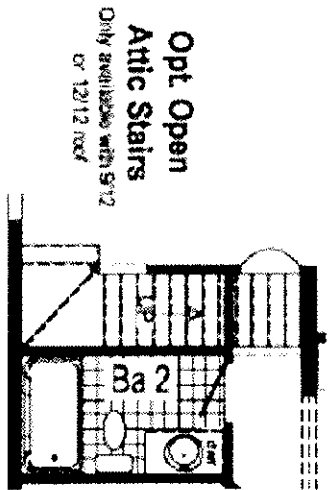

# #1 The Linville

Optional 4'x8' Tile Shower

Opt Open Attic Stairs  
Only available with 5'12" or 12'12" roof

Approx. 2077 Sq. Ft.

R = Std. 30'36" staggered overhead  
Opt. 35'42" stagger

Providing Quality Homes To Central North Carolina Since 1973