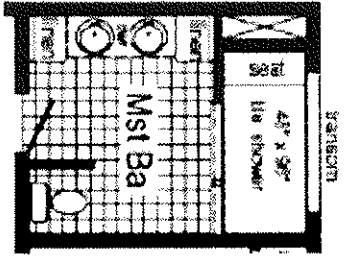

# #1 The Linville

Optional 4'x8' Tile Shower

Opt Open Attic Stairs  
Only available with 5'12" or 12'12" roof

Approx. 2077 Sq. Ft.

R = Std. 30'36" staggered overhead  
Opt. 35'42" stagger

Providing Quality Homes To Central North Carolina Since 1973