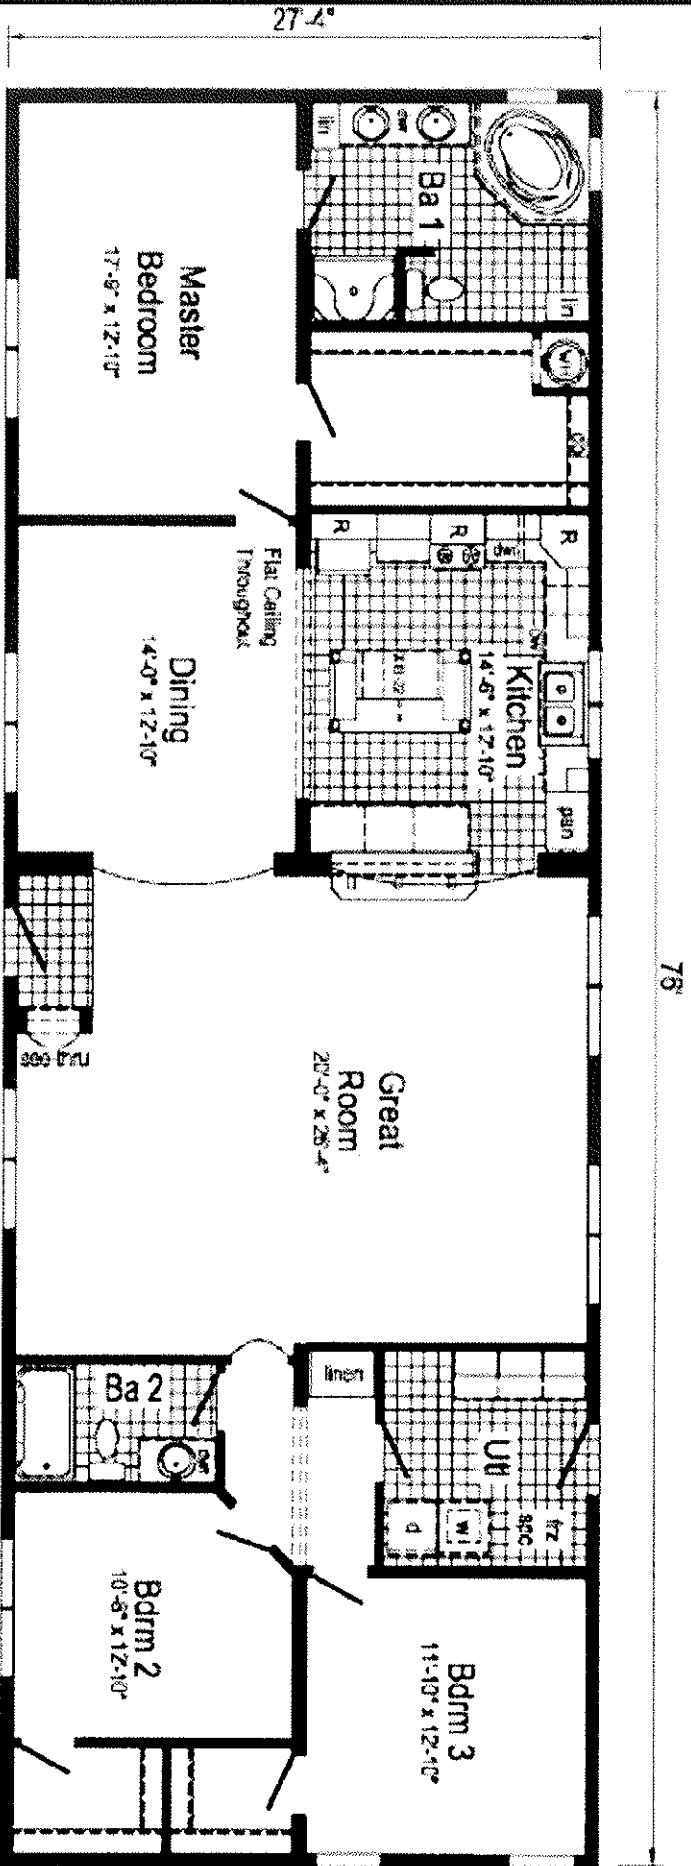

# #1 The Linville

Optional 4'x8' Tile Shower

Opt Open Attic Stairs  
Only available with 5'12" or 12'12" roof

Approx. 2077 Sq. Ft.

R = Std. 30'36" staggered overhead  
Opt. 35'42" stagger

Providing Quality Homes To Central North Carolina Since 1973